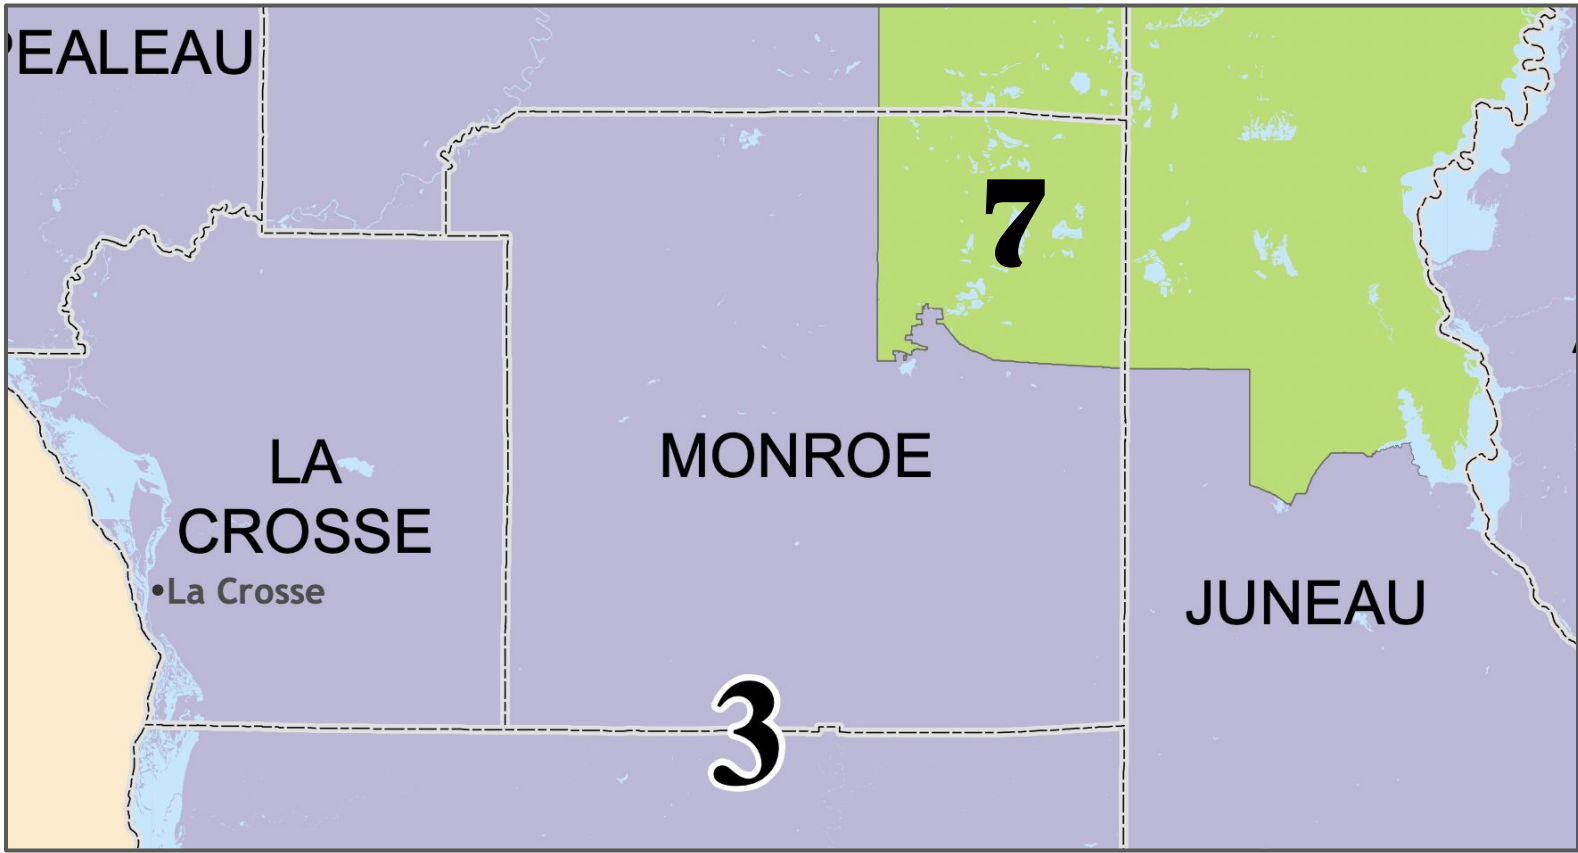

### What Assembly District Do I Live In?

#### Assembly District 70

- Town of Byron
- Town of Grant
- Town of Greenfield
- Town of LaGrange
- Town of Lincoln
- Town of Little Falls
- Town of New Lyme
- Town of Scott
- Town of Sparta

- Village of Warrens
- Village of Wyeville
- City of Sparta
- City of Tomah

#### Assembly District 96

- Town of Adrian
- Town of Angelo
- Town of Clifton
- Town of Glendale
- Town of Jefferson
- Town of Lafayette
- Town of Leon
- Town of Oakdale
- Town of Portland
- Town of Ridgeville
- Town of Sheldon
- Town of Tomah
- Town of Wellington

### 3rd

- Town of Adrian
- Town of Angelo
- Town of Clifton
- Town of Glendale
- Town of Grant
- Town of Greenfield
- Town of Jefferson
- Town of Lafayette
- Town of Leon
- Town of Little Falls

- Town of New Lyme
- Town of Oakdale
- Town of Portland
- Town of Ridgeville
- Town of Sheldon
- Town of Sparta
- Town of Tomah
- Town of Wellington
- Town of Wells
- Town of Wilton