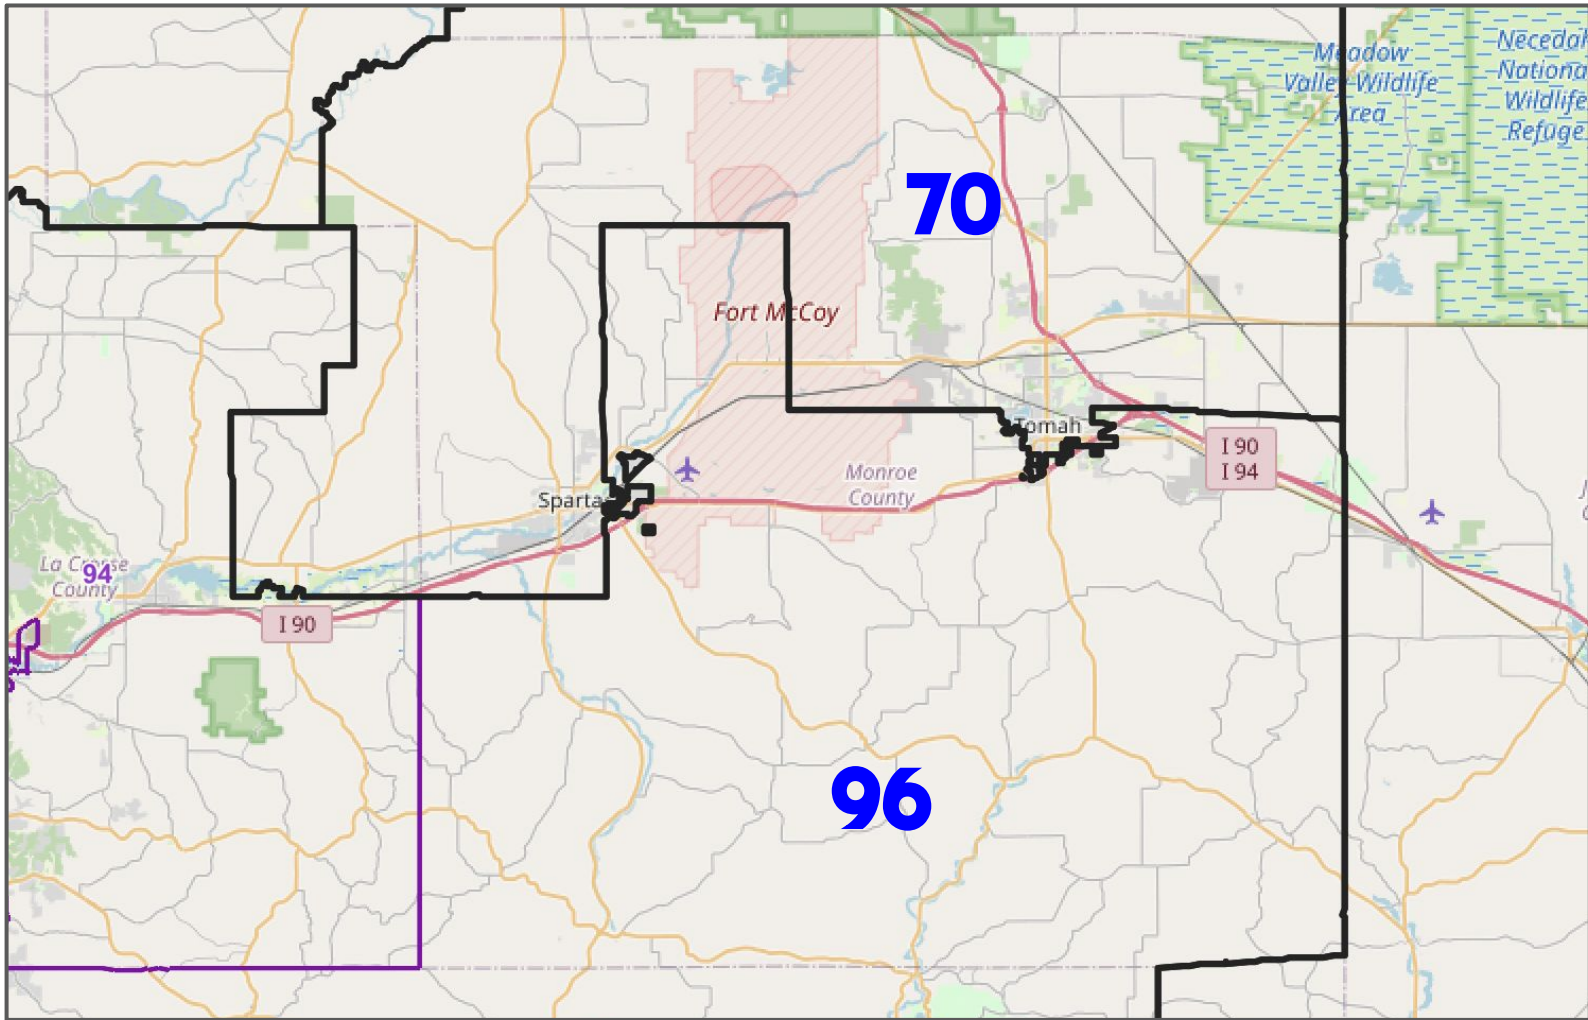

### What Assembly District Do I Live In?

#### Assembly District 70

- Town of Byron
- Town of Grant
- Town of Greenfield
- Town of LaGrange
- Town of Lincoln
- Town of Little Falls
- Town of New Lyme
- Town of Scott
- Town of Sparta

- Village of Warrens
- Village of Wyeville
- City of Sparta
- City of Tomah

#### Assembly District 96

- Town of Adrian
- Town of Angelo
- Town of Clifton
- Town of Glendale
- Town of Jefferson
- Town of Lafayette
- Town of Leon
- Town of Oakdale
- Town of Portland
- Town of Ridgeville
- Town of Sheldon
- Town of Tomah
- Town of Wellington

### 3rd

- Town of Adrian
- Town of Angelo
- Town of Clifton
- Town of Glendale
- Town of Grant
- Town of Greenfield
- Town of Jefferson
- Town of Lafayette
- Town of Leon
- Town of Little Falls

- Town of New Lyme
- Town of Oakdale
- Town of Portland
- Town of Ridgeville
- Town of Sheldon
- Town of Sparta
- Town of Tomah
- Town of Wellington
- Town of Wells
- Town of Wilton